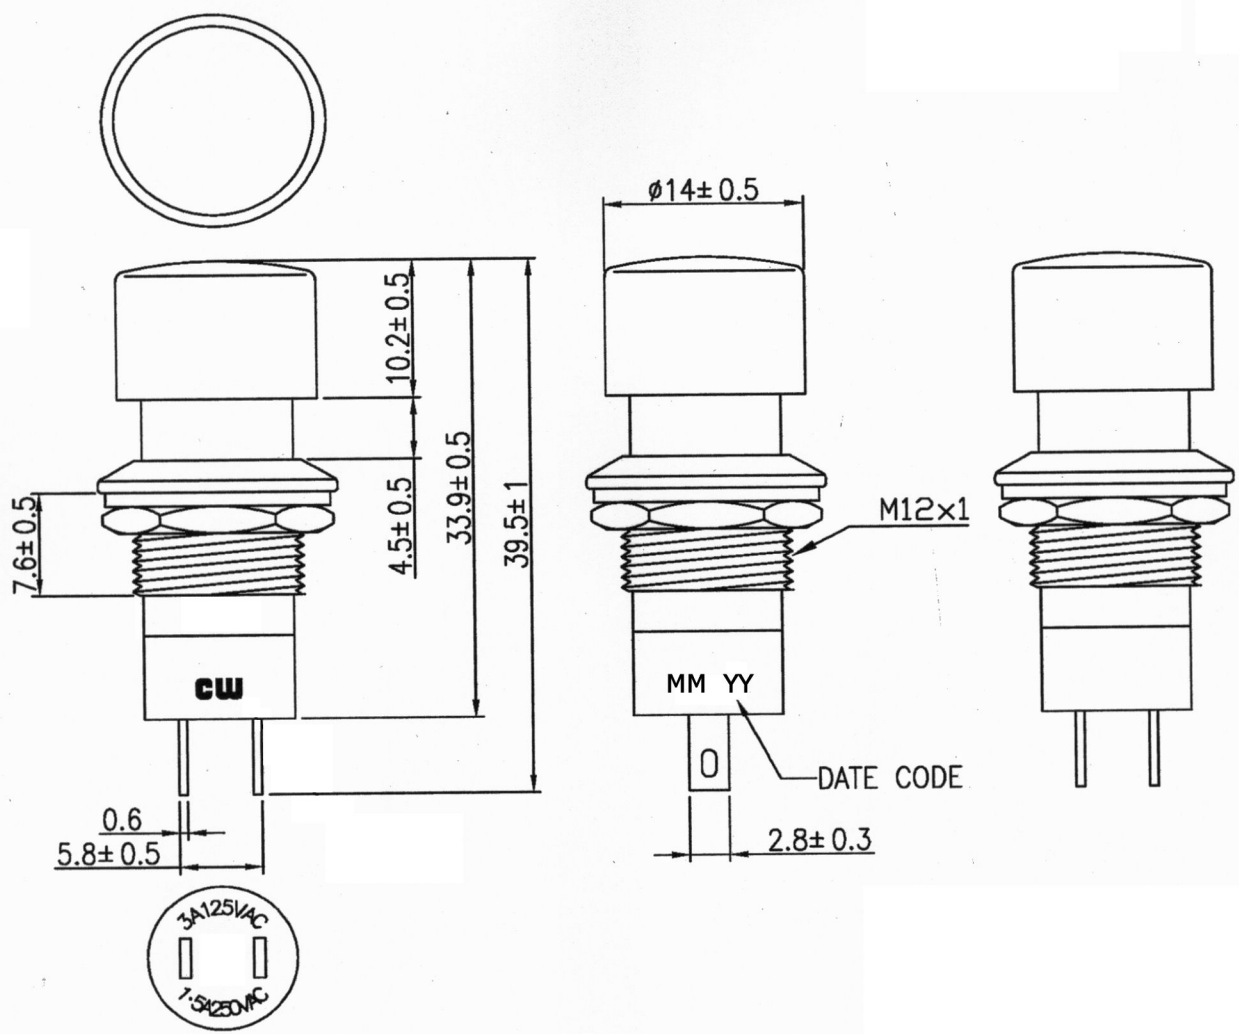

Rating	1.5A. 250V, 3A. 125V AC		
Contact Resistance	50m ohm max.		
Insulation Resistance	DC 500V 100M ohm min.		
Dielectric Strength	AC 1000V 1 minute		

BASE COLOR: Black
 BUTTON COLOR: Red

Cut-Out 4mm thk. max.

RoHS Compliant

cw INDUSTRIES
 Southampton, Pa. 18966
 Tel 215.355.7080/www.cwind.com

Date Drawn: 12/23/09 Rev. 0 Unit: mm Checked By: G. Guld

Title: **PUSH BUTTON SWITCH** CW P/N: **GPB040B05BR**